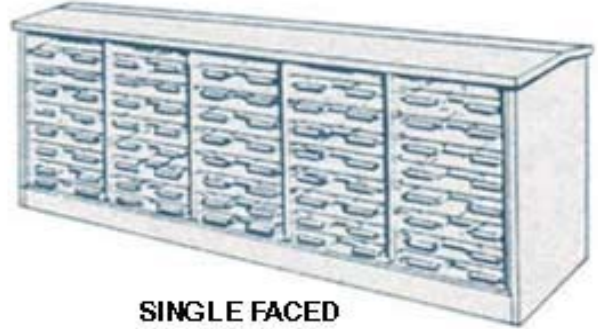

SPECTRA ASSOCIATES, INC.

www.spectra-associates.com

PO BOX 333, DELMAR, NY 12054

TELEPHONE (518) 439-9534 FAX (518) 439-7424

ROLLER SHELF DESKS

**SINGLE FACED
FLAT TOP**

**SINGLE FACED
SLOPETOP**

**DOUBLE FACED
FLAT TOP**

**DOUBLE FACED
SLOPETOP**

Number of Roller Shelves			
Number of Tiers	Single Faced Desks	Double Faced Desks	Unit Length
1	8	16	25 7/8"
2	16	32	45 13/16"
3	24	48	65 3/4"
4	32	64	85 11/16"
5	40	80	105 5/8"
6	48	96	125 9/16"
7	56	112	145 1/2"
8	64	128	165 7/16"
9	72	144	185 3/8"
10	80	160	205 5/16"

Standard Depth Desks Inside Clearance - 19 3/16" Width - 3 3/4" Height - 13 1/2" Depth

Extra Depth Desks Inside Clearance - 19 3/16" Width - 3 3/4" Height - 17" Depth

Overall Depth - Single Faced Desks: 25" - Double Faced Desks: 42"