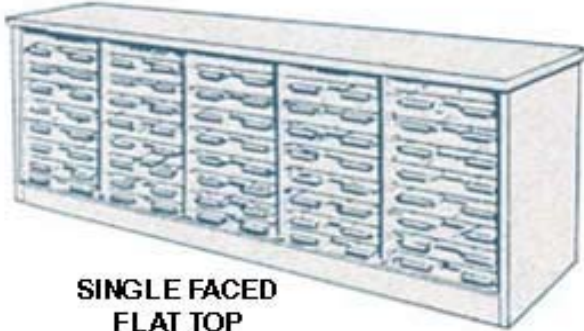

SPECTRA ASSOCIATES, INC.

www.spectra-associates.com

PO BOX 333, DELMAR, NY 12054

TELEPHONE (518) 439-9534 FAX (518) 439-7424

ROLLER SHELF DESKS

**SINGLE FACED
FLAT TOP**