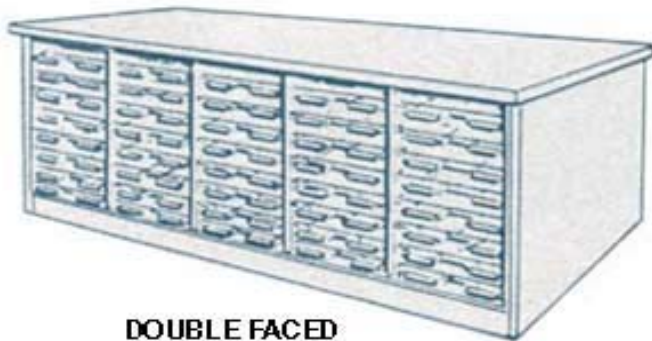

SPECTRA ASSOCIATES, INC.

www.spectra-associates.com

PO BOX 333, DELMAR, NY 12054

TELEPHONE (518) 439-9534 FAX (518) 439-7424

ROLLER SHELF DESKS

**SINGLE FACED
FLAT TOP**

**SINGLE FACED
SLOPETOP**

**DOUBLE FACED
FLAT TOP**

**DOUBLE FACED
SLOPETOP**

Number of Roller Shelves			
Number of Tiers	Single Faced Desks	Double Faced Desks	Unit Length
1	8	16	25 7/8"
2	16	32	45 13/16"
3	24	48	65 3/4"
4	32	64	85 11/16"
5	40	80	105 5/8"
6	48	96	125 9/16"
7	56	112	145 1/2"
8	64	128	165 7/16"
9	72	144	185 3/8"
10	80	160	205 5/16"

Standard Depth Desks Inside Clearance - 19 3/16" Width - 3 3/4" Height - 13 1/2" Depth

Extra Depth Desks Inside Clearance - 19 3/16" Width - 3 3/4" Height - 17" Depth

Overall Depth - Single Faced Desks: 25" - Double Faced Desks: 42"